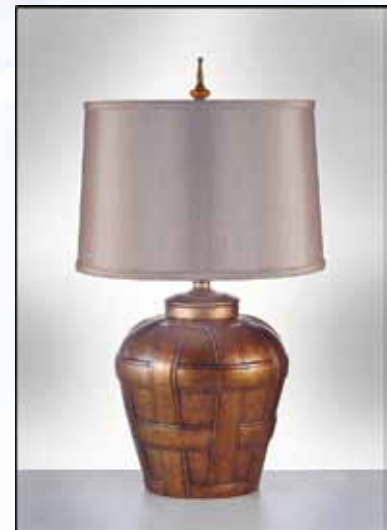

TL-A2075
Finish: Satin Lacquer
Height: 19"
Base: 5 1/8"
Shade: 10"T x 11"B x 10"H

TL-N5830
Finish: Pewter
Height: 25"
Base: 6 5/8"
Shade: 12"T x 14"B x 12"H

TL-N4654
Finish: Honey Brass
Height: 27"
Base: 7 1/8"
Shade: 15"T x 16"B x 11"H