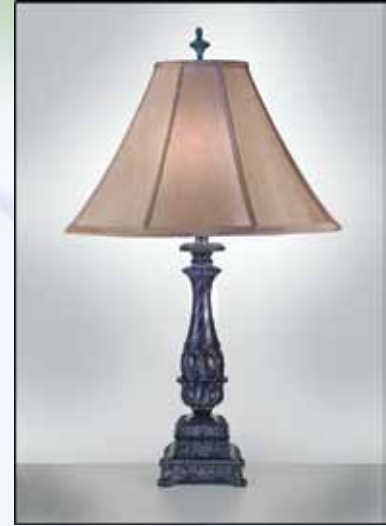

DL-N7483-N2410
Finish: Belgian Bronze
Height: 24"
Base: 7 5/8"
Shade: 10"T x 15"B x 7 1/2"H

Traditional

TL-K2083-K3030
Finish: Belgian Bronze
Height: 35"
Base: 6 1/4"
Shade: 8"T x 19"B x 13"H

TL-N770
Finish: Japanese Bronze
Height: 26"
Base: 6"
Shade: 7"T x 16"B x 12"H