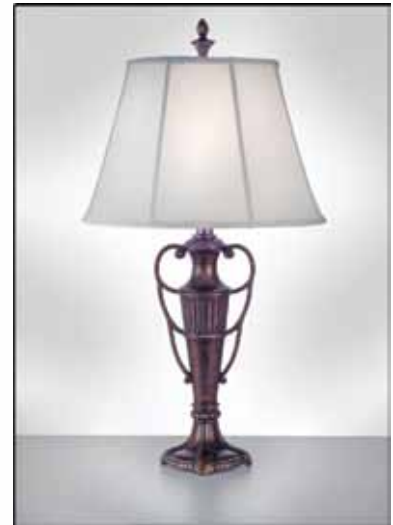

Chalices

FL-6569-6516C
Finish: Fieldstone
Height: 67"
Base: 11"
Shade: 11"T x 18"B x 12"H

TL-6517
Finish: Fieldstone
Height: 34"
Base: 7 1/8"
Shade: 8"T x 17"B x 12"H

FL-6528-6517C
Finish: Fieldstone
Height: 67"
Base: 11 1/4"
Shade: 11"T x 18"B x 12"H