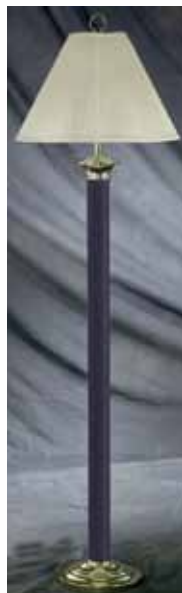

Shade: See page 2-3 for shade options

BO-2032TB-DB

Finish: Powder coated finish available

Height: 28"

Base: 7"

Pole: Adjustable

PLA-D10328

Finish: Silver Painting Finish

See Page 2-3 for Shade options

Additional Finish Options for
PDP611BR and PDP611SI

- PDP613 - Navy Blue
- PDP614 - Burgundy
- PDP616 - Hunter Green
- PDP617 - Black

PDP611BR

Brass

Height: 25" with Shade
Tubing: 2.5" Diameter

PDP611SI

Steel

Height: 25" with Shade
Tubing: 2.5" Diameter

See Page 2-3 for Shade options

Additional Finish Options

1603TEM
Navy Blue

1604TEM
Burgundy

1606TEM
Hunter Green